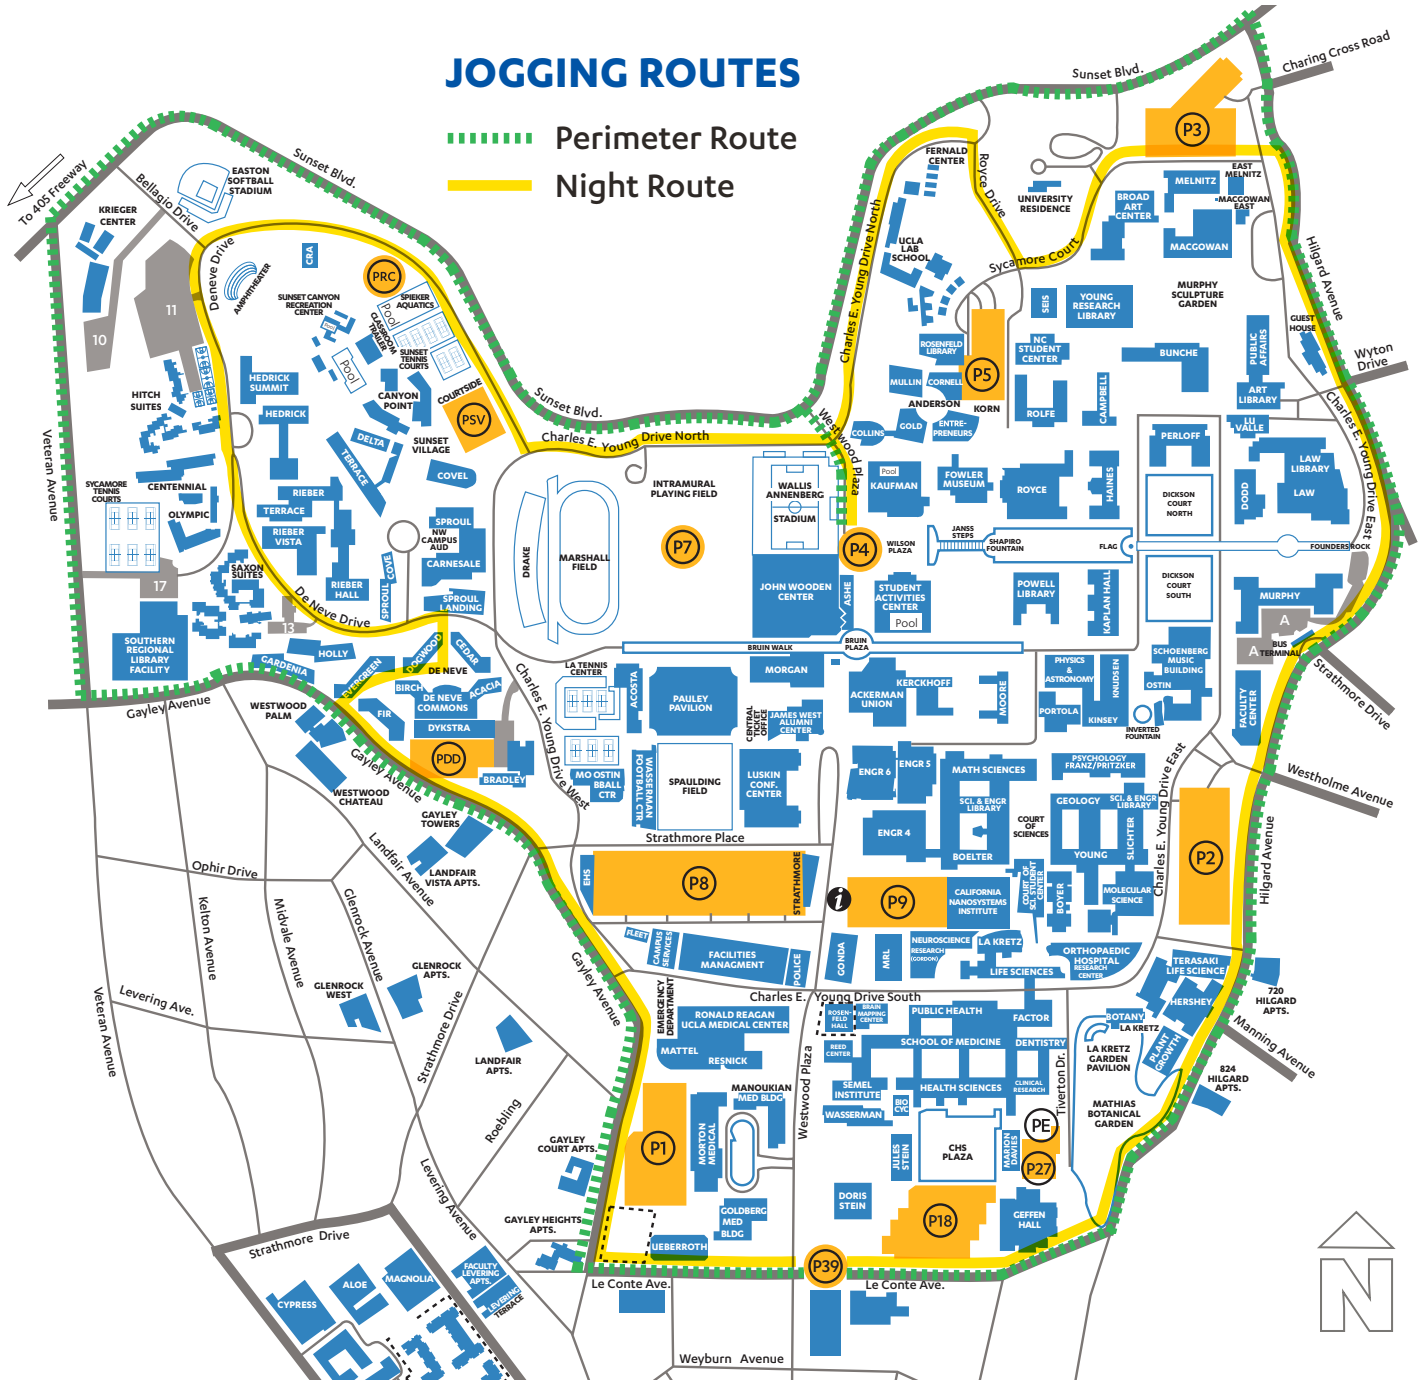

JOGGING AT UCLA

UCLA

JOGGING ROUTES

- Perimeter Route
- Night Route

PERIMETER ROUTE ■■■■■■■■■■

Plaza to Sunset	0.1
Sunset to Hilgard	0.5
Hilgard to Weyburn	1.0
Weyburn to Gayley	0.4
Gayley to Veteran	0.8
Veteran to Sunset	0.3
Sunset to Sunset	0.7
Sunset to Plaza	0.1
TOTAL	3.9 miles

NIGHT ROUTE —————

Plaza to C.E.Y. North	0.1
C.E.Y. North to Royce	0.2
Royce to C.E.Y. North	0.3
To C.E.Y. East to Hilgard	0.3
Hilgard to Weyburn	0.9
Weyburn to Gayley	0.4
Gayley to De Neve	0.6
De Neve to De Neve	0.2
De Neve to C.E.Y. North	0.7
C.E.Y. North to Plaza	0.1
TOTAL	3.5 miles

ADDITIONAL ROUTES

UCLA to Holmby Park	4.0–4.6 miles
UCLA to Stone Canyon	6.0–6.8 miles

- P PARKING STRUCTURES
- PARKING LOTS
- CAMPUS BUILDINGS
- i PARKING/INFORMATION KIOSK

C.E.Y.: Charles E. Young Drive